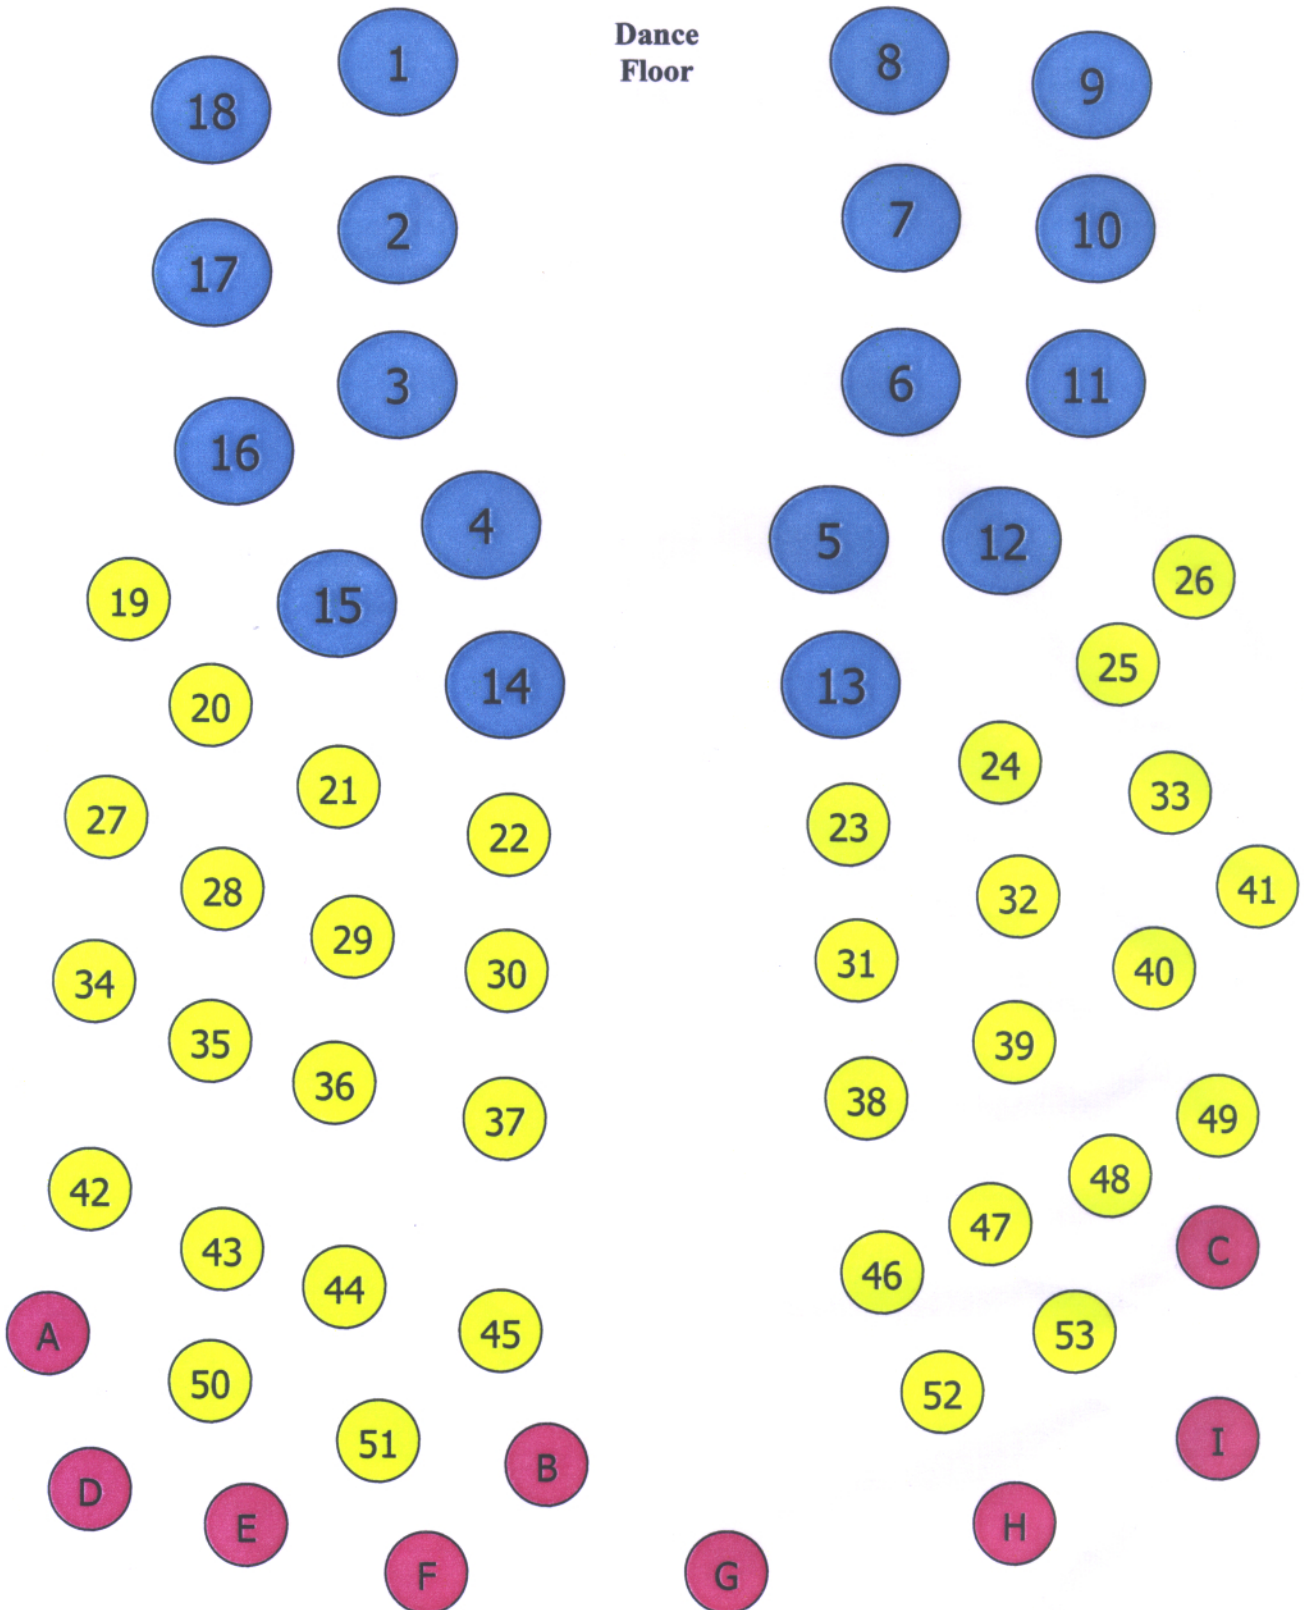

Williams Lake Reunion Seating Chart

STAGE

Dance
Floor

Tables Shaded in Blue-72" (Seat 10)

Tables Shaded in Yellow-66" (Seat 8)

Outside Sales Tables